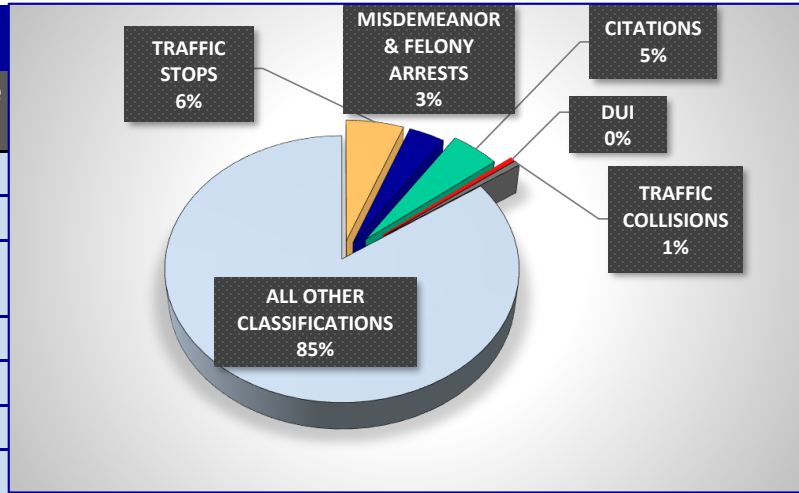

PLACERVILLE POLICE DEPARTMENT STATISTICS 2024

MONTH	INCIDENTS	TRAFFIC STOPS	MISDEMEANOR & FELONY ARRESTS	CITATIONS	DUI	THEFT	TRAFFIC COLLISIONS	NARCOTICS	BURGLARY	ASSAULT	PRIORITY 1 RESPONSE TIMES	2024 TOTALS	
JANUARY	2013	198	104	105	6	23	28	16	6	18	03:51.0	INCIDENTS	14477
FEBRUARY	2088	182	67	69	5	22	27	13	6	9	03:39.0	TRAFFIC STOPS	1376
MARCH	1989	178	78	72	5	23	19	11	2	9	03:08.0	MISDEMEANOR & FELONY ARRESTS	532
APRIL	2025	301	70	184	5	8	6	17	9	8	03:28.0	CITATIONS	750
MAY	2068	199	71	127	7	6	5	35	3	9	04:22.0	DUI	44
JUNE	2233	200	68	92	7	2	6	32	1	11	06:37.0	THEFT	87
JULY	2061	118	74	101	9	3	13	29	4	8	04:09.0	TRAFFIC COLLISIONS	104
AUGUST												NARCOTICS	153
SEPTEMBER												BURGLARY	31
OCTOBER												ASSAULT	72
NOVEMBER												AVERAGE PRIORITY 1 RESPONSE TIME	04:10.6
DECEMBER													

PLACERVILLE POLICE DEPARTMENT STATISTICS

JULY			
	2023	2024	Percent Change 23/24
INCIDENTS	2072	2061	-1%
TRAFFIC STOPS	342	118	-65%
MISDEMEANOR & FELONY ARRESTS	72	74	3%
CITATIONS	98	101	3%
DUI	11	9	-18%
TRAFFIC COLLISIONS	8	13	63%
PRIORITY 1 RESPONSE TIMES	03:55.0	04:09.0	00:14.0

290 PC SEX-REGISTRANTS	
290 PC Sex-Registrants registered in the City Limits	44
Address	28
High Risk	0
Moderate-High	7
Moderate-Low	3
*Navigation Center Address	3
Transient	16
High Risk	6
Moderate-High	5
Moderate-Low	1